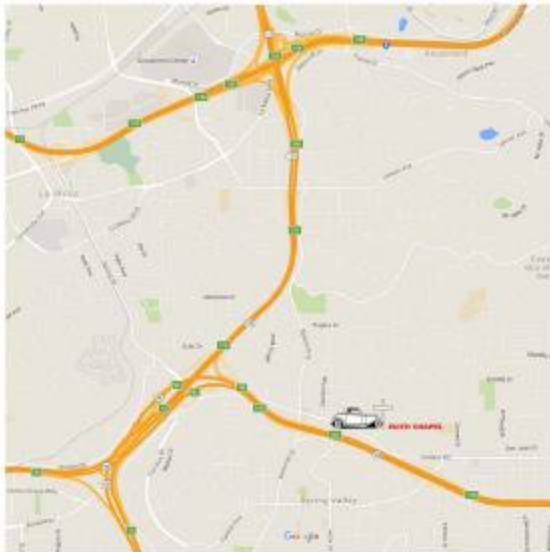

SIGNATURE: _____

CHRISTIAN RODS AND CUSTOMS

FAITH CHAPEL, 9400 CAMPO ROAD, SPRING VALLEY, CA 91977

SHOWTIME: SATURDAY, AUG 27th, 9:00 AM to 2:00 PM

ALCOHOL FREE EVENT

WE VALUE OUR NEIGHBORS' SUPPORT SO PLEASE NO REVVING OR LOUD EXHIBITIONS OF SHOW VEHICLES.

THANK YOU FOR UNDERSTANDING.

DIRECTIONS:

FROM I-8:

Exit onto CA-125 S
Take the CA-94/Spring St. Exit
Turn LEFT onto Spring St.
Turn LEFT onto Campo Road
Go 1 mile and the car show will be on the left.

FROM CA-125 N:

Take the exit onto CA-94 E
Exit Spring St. towards La Mesa
Follow signs for Campo Rd.
Turn LEFT onto Campo Rd.
Show will be about 1-mile on your LEFT

Sanctioned by
"San Diego Association of Car Clubs"